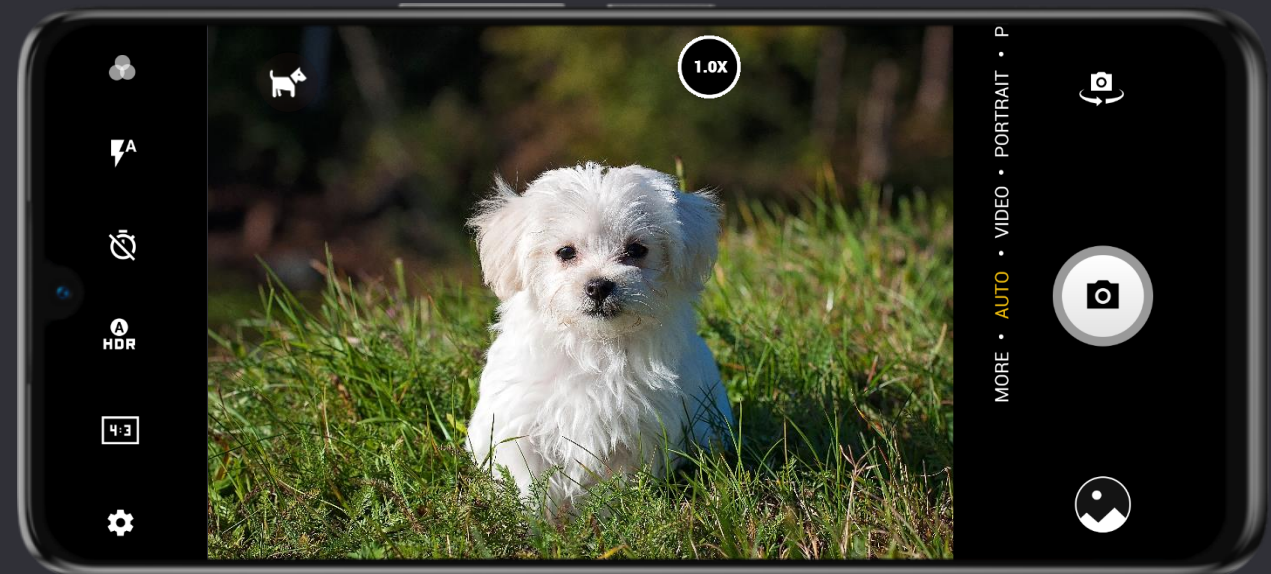

SMART SHOT AI TECHNOLOGY STEADY SNAP

Our auto mode provide you simple point-and-shoot vibe, no need to worry about a shaking hand or a moving subject, you will always get a clear shot enhance by Steady Snap.

SMART SHOT AI TECHNOLOGY ONE SHOT

When shooting with One Shot, AI will process in a short time to capture various photos and video clips automatically that are suitable for the scene. One shot, enjoy more.

SMART SHOT AI TECHNOLOGY AI SCENE DETECTION 2.0

AI Scene Detection 2.0 can easily identify 22 types of themes by detecting the elements on the scene, and smartly optimizes the scenes in a flash before you finally see the picture. What you capture is always a masterpiece.

*22 types of supported scenes:

EASY TO USE GESTURE CONTROL

The Gesture control allows you to take a photo with a simple palm gesture. Whether it's a group selfie or a party snap, ditch the traditional way and just make it easier.