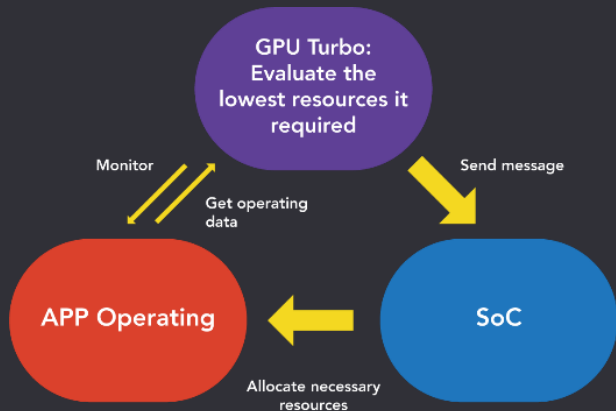

HOW TO ACHIEVE IT

1. Based on AI algorithm, appropriate resources will be allocated to different using scenario