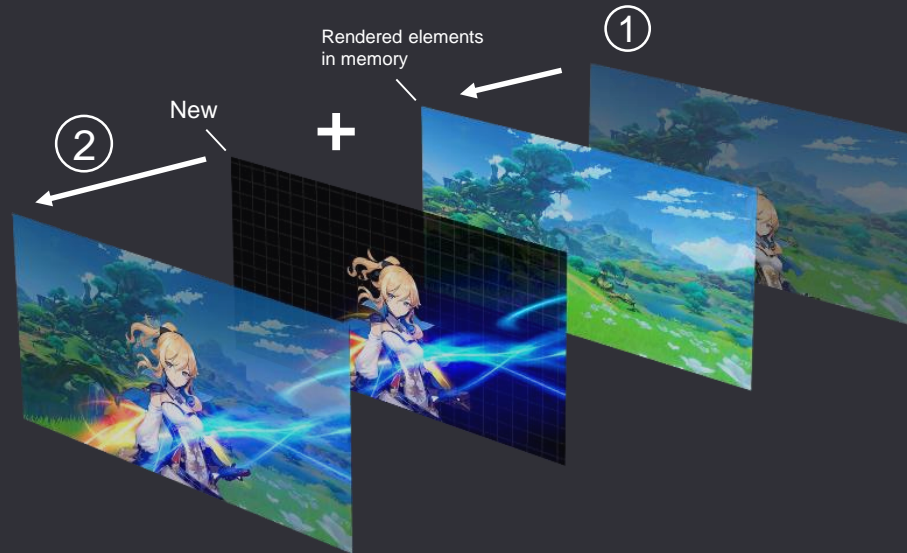

HOW TO ACHIEVE IT

1. Based on AI algorithm, appropriate resources will be allocated to different using scenario

2. Intelligently communicates to GPU, avoiding rendering the same content in the images that have been rendered already in memory, reusing them in new frames to reduce rendering volume.