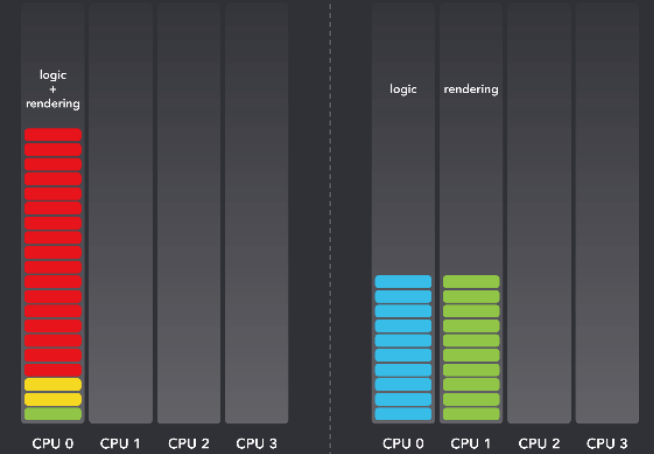

HOW TO ACHIEVE IT

1. Based on AI algorithm, appropriate resources will be allocated to different using scenario

2. Intelligently communicates to GPU, avoiding rendering the same content in the images that have been rendered already in memory, reusing them in new frames to reduce rendering volume.

3. Separate logic and rendering benefits from multithreaded rendering.

SPEED & STORAGE ALL FINE LARGE MEMORY

256GB + 6GB¹

256GB large internal storage suits your photo-taking habits.

6GB memory provides you with faster system speed and smoother experience.