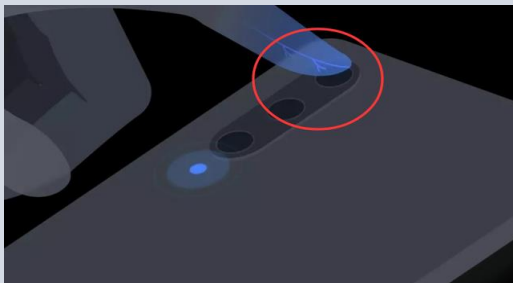

TCL 406

SECURED SMARTPHONE FACE UNLOCK

**unlock the phone easily
without inputting a password.**

scc.com

TAKE BETTER CARE OF YOURSELF HEART RATE MONITOR

Exercise scientifically by smartly adjust the intensity of physical exercise according to the change of heart rate.

Get timely detection of physical abnormalities and early warning by detecting your heart rate anytime, anywhere.

STYLISH AND PURE LOOK

SIMPLE DESIGN, CLASSIC COLOR

Premium Design

- Minimalist aesthetics of the iconic shape design
- Smooth and glass-like back cover
- Dark Grey, Lavender Purple two color
- Refined curves provide in-hand comfort