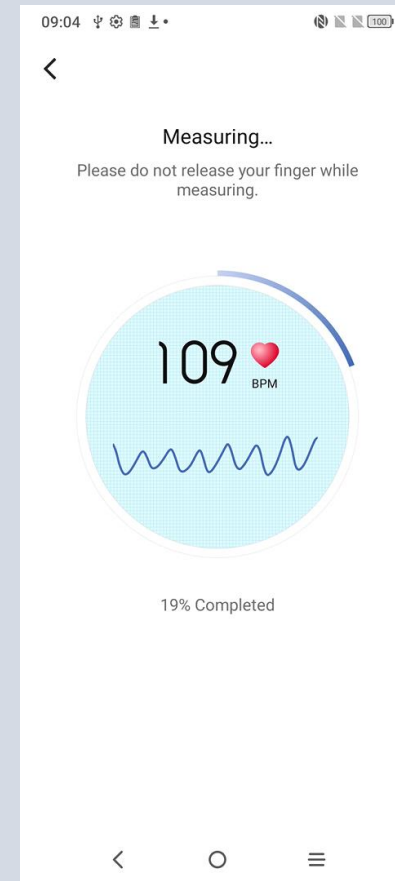

TCL 406

SECURED SMARTPHONE FACE UNLOCK

**unlock the phone easily
without inputting a password.**

scc.com

TAKE BETTER CARE OF YOURSELF HEART RATE MONITOR

Exercise scientifically by smartly adjust the intensity of physical exercise according to the change of heart rate.

Get timely detection of physical abnormalities and early warning by detecting your heart rate anytime, anywhere.

STYLISH AND PURE LOOK

SIMPLE DESIGN, CLASSIC COLOR

Premium Design

- Minimalist aesthetics of the iconic shape design
- Smooth and glass-like back cover
- Dark Grey, Lavender Purple two color
- Refined curves provide in-hand comfort

Vibrant Display with Stereo Sound, Stylish design

6.6" HD display with 20:9 aspect ratio, and dual speaker provide excellent cinematic viewing experience and immersive sound.

Different eye-care mode provide comfortable viewing in daily use.