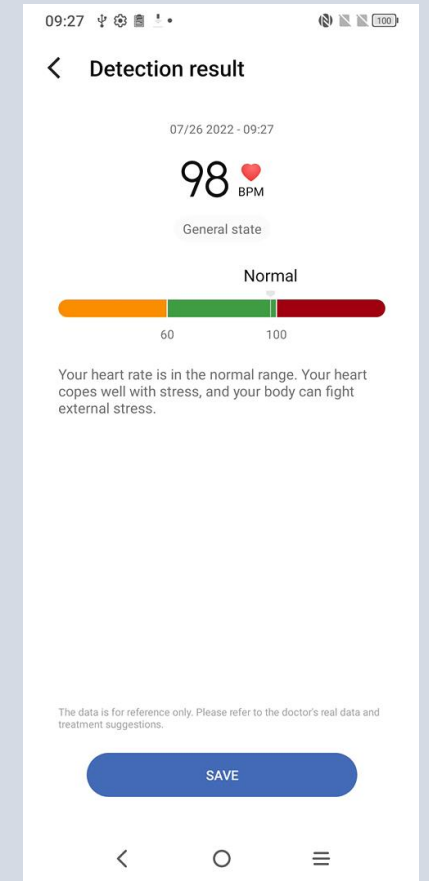

TCL 406

SECURED SMARTPHONE FACE UNLOCK

**unlock the phone easily
without inputting a password.**

scc.com

TAKE BETTER CARE OF YOURSELF HEART RATE MONITOR

Exercise scientifically by smartly adjust the intensity of physical exercise according to the change of heart rate.

Get timely detection of physical abnormalities and early warning by detecting your heart rate anytime, anywhere.

STYLISH AND PURE LOOK

SIMPLE DESIGN, CLASSIC COLOR

Premium Design

- Minimalist aesthetics of the iconic shape design
- Smooth and glass-like back cover
- Dark Grey, Lavender Purple two color
- Refined curves provide in-hand comfort

Vibrant Display with Stereo Sound, Stylish design

6.6" HD display with 20:9 aspect ratio, and dual speaker provide excellent cinematic viewing experience and immersive sound.

Different eye-care mode provide comfortable viewing in daily use.