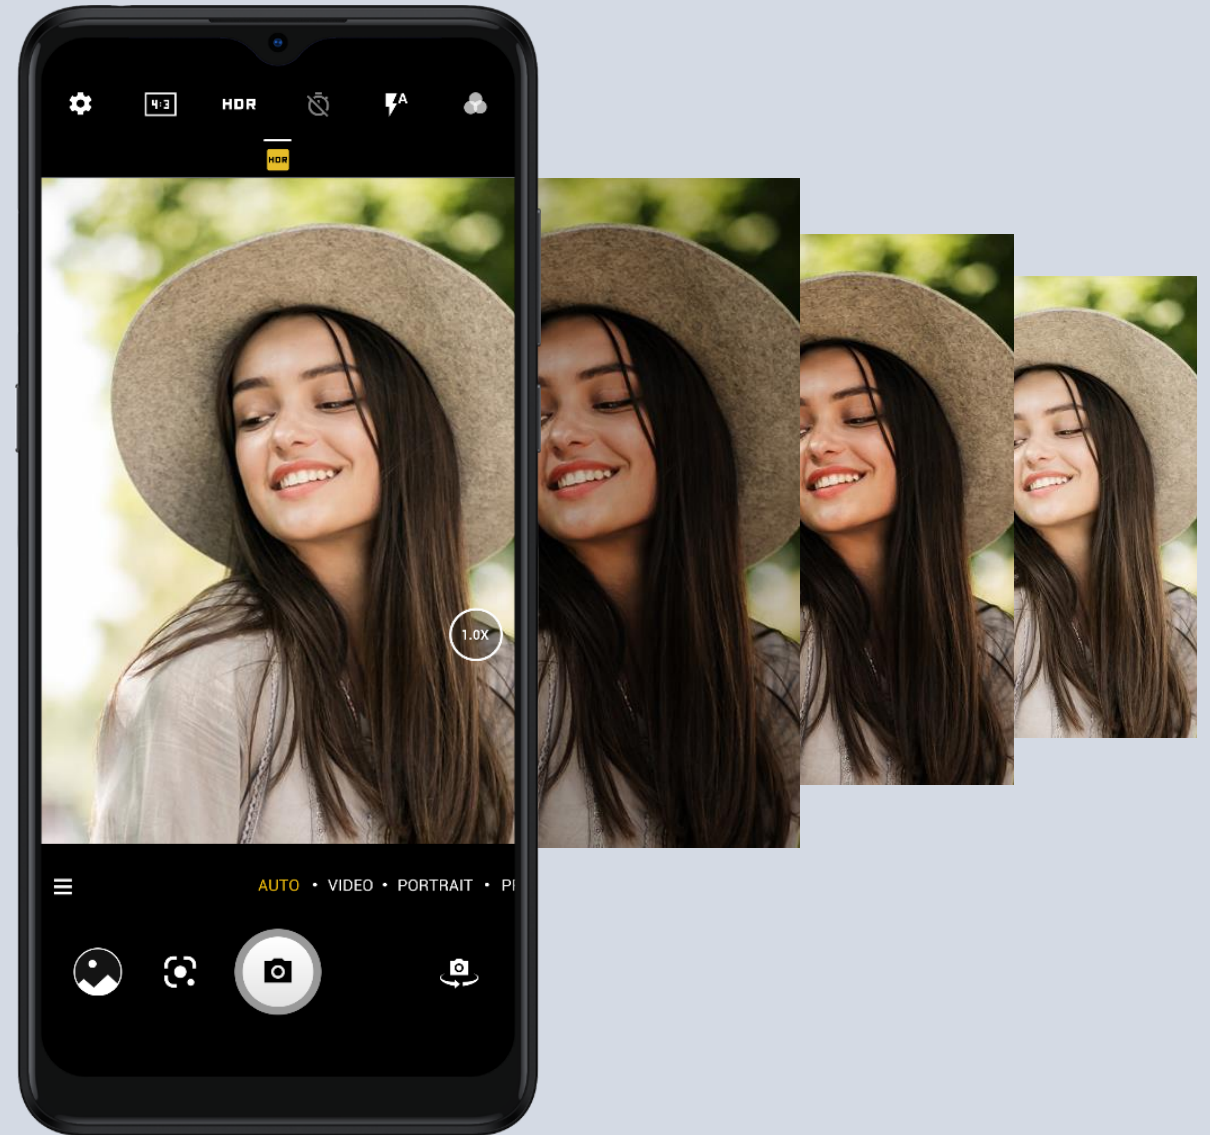

Stereo Sound

For immersive Audio
Experience

SHOT EVERY MOMENT YOU LIKE

13MP AI CAMERA

MORE CREATIVE DEPTH

Artistic Portrait

The depth camera can blur the background and highlight the portrait, enable each frame to recreate make-up colors beautifully and restore the radiance of your skin.

HIGHLIGHT YOUR BEAUTY

SMART HDR

5MP HDR Front Cam

Thanks to the smart HDR, the portrait can be clearly captured with delicate detail even in harsh backlit.

This algorithm accurately adjusts exposure, dark or bright, as well as captures and optimizes details to make your portraits stunning regardless of lighting.

FREE YOUR HANDS CAPTURE FACE AUTOMATICALLY

Auto-Capture

The front camera can detect faces automatically. And selfies will be taken a few seconds after faces are detected. No manual click needed when you take selfies.

EASY TO TAKE PHOTO GESTURE TO CAPTURE

Show your palm to rear camera and the device will automatically take a photo after beep count down 2 seconds when gesture recognized.

POWER UP YOUR DAY

5000mAh LARGE BATTERY