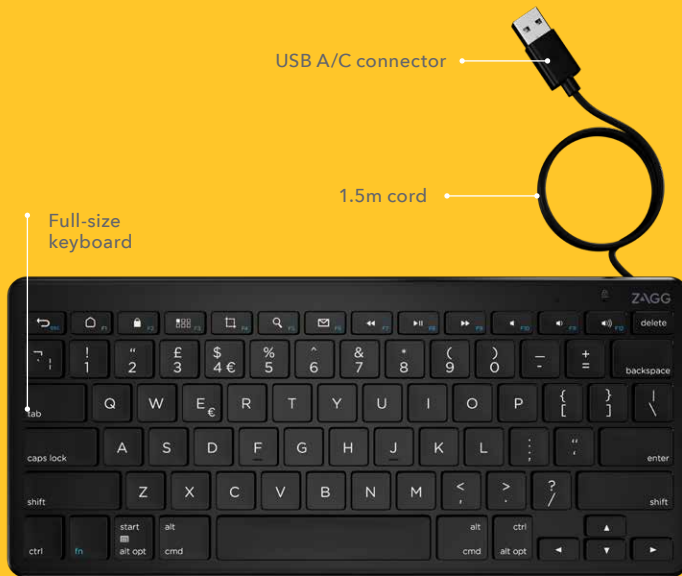

WIRED KEYBOARD USB C/A

Full-Size Keyboard

Designed for:
Mobile Devices
with USB Port C/A

Transform your tablet in a flash.

- Dramatically increase your capabilities with the speed, ease, and functionality of laptop-style typing with full-size keys.
- Connect instantly to all the increased functionalities of your new keyboard.
- A sturdy metal plate inside the keyboard provides a stable typing surface.
- USB C & USB A connector variations allows the keyboard to connect with a number of different devices to suit your customers' requirements.
- The 1.5m cord gives you the flexibility to accommodate a variety of work environments.

Lightweight

Spacious Keys

No Extra
Adapters Needed

Sturdy
Metal Plate