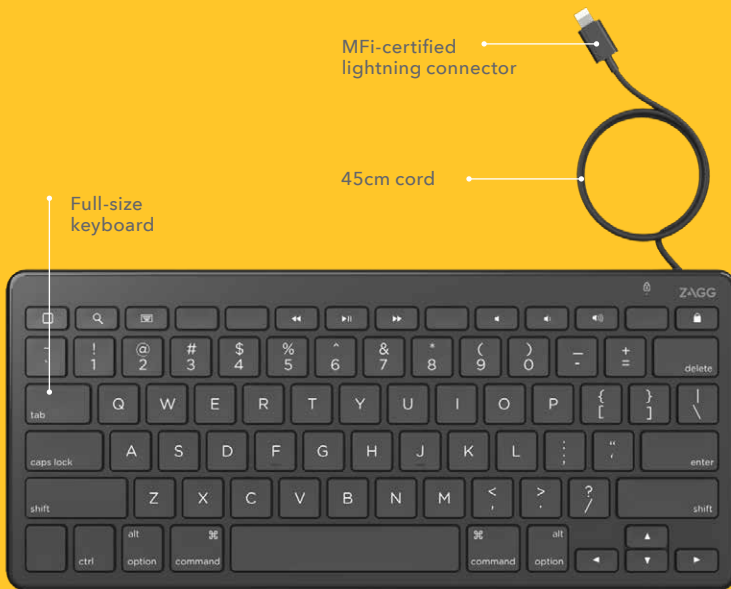

WIRED LIGHTNING KEYBOARD

Full-Size Keyboard

Designed for:
Apple Mobile
Devices

Transform your tablet in a flash

- Dramatically increase your capabilities with the speed, ease, and functionality of laptop-style typing with full-size keys.
- Connect instantly to all the increased functionalities of your new keyboard.
- A sturdy metal plate inside the keyboard provides a stable typing surface.
- The MFi-certified lightning connector allows the keyboard to connect with any Apple device with a lightning port.
- An 45cm cord gives you the flexibility to accommodate different work environments.

Lightweight

Spacious Keys

No Extra
Adapters Needed

Sturdy
Metal Plate