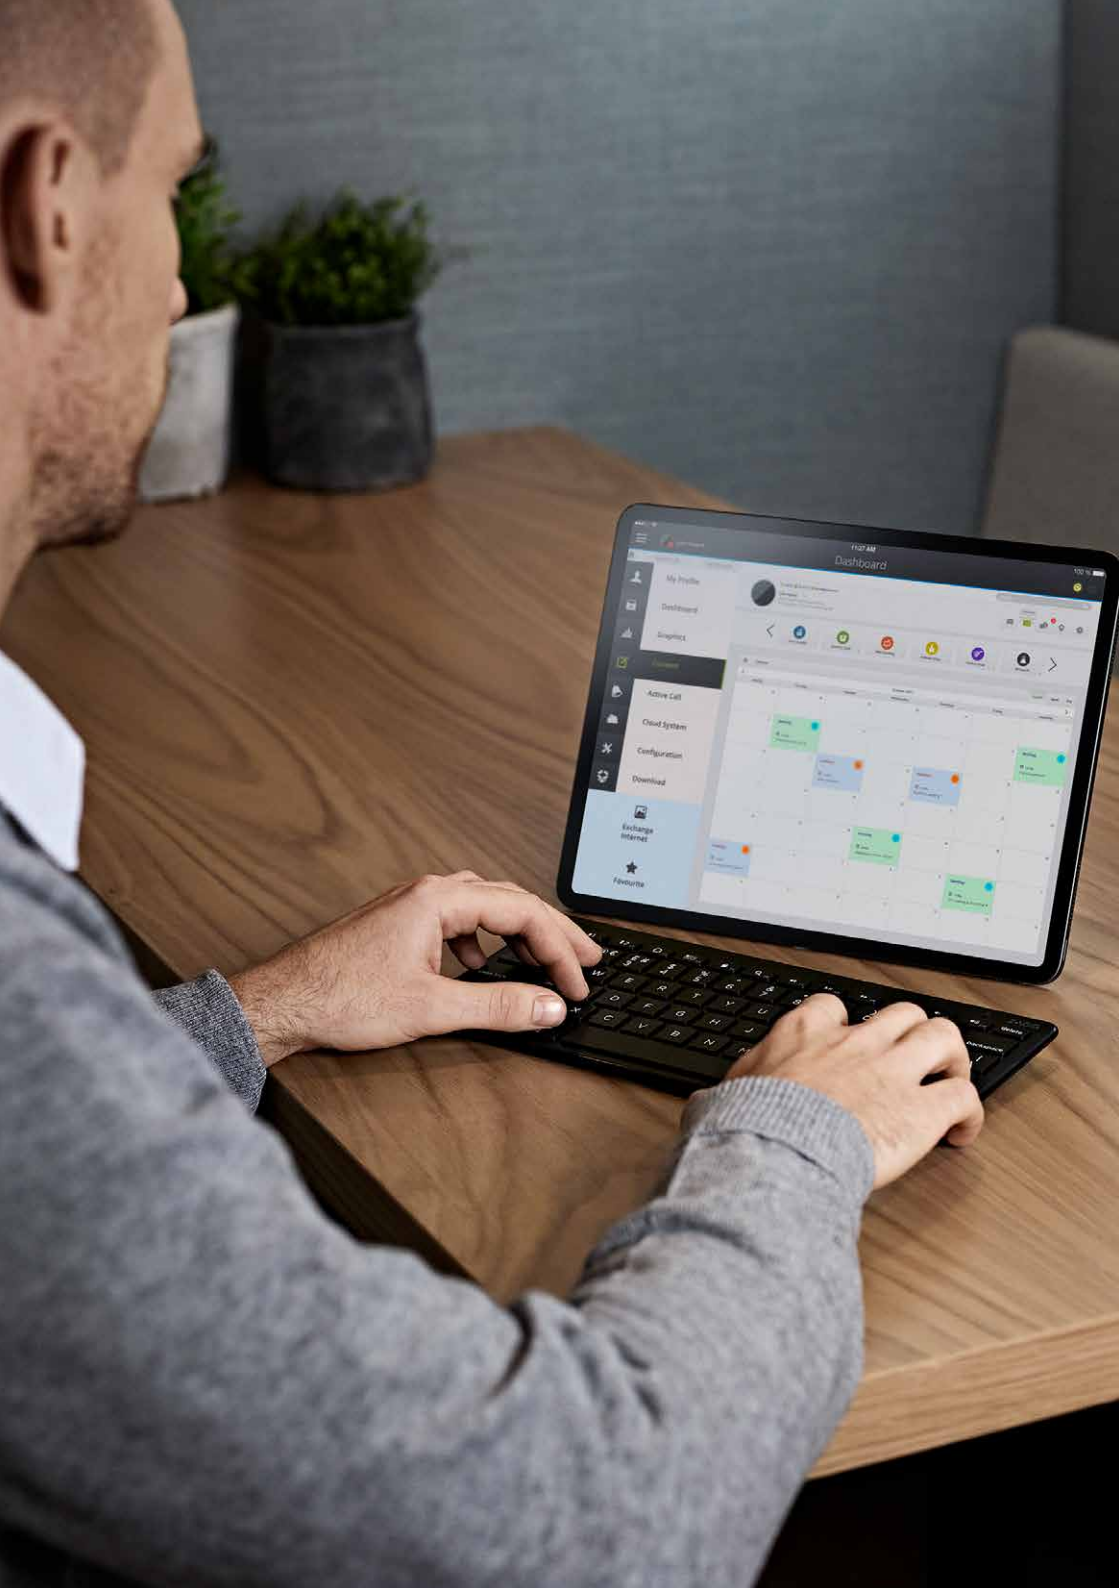

### Transform your tablet in a flash.

- Dramatically increase your capabilities with the speed, ease, and functionality of laptop-style typing with full-size keys.
- Connect instantly to all the increased functionalities of your new keyboard.
- A sturdy metal plate inside the keyboard provides a stable typing surface.
- USB C & USB A connector variations allows the keyboard to connect with a number of different devices to suit your customers' requirements.
- The 1.5m cord gives you the flexibility to accommodate a variety of work environments.

Lightweight

Spacious Keys

No Extra  
Adapters Needed

Sturdy  
Metal Plate

11:27 AM Dashboard

- My Profile
- Dashboard
- Analytics
- Active Call
- Cloud System
- Configuration
- Download
- Exchange Internet
- Favorites