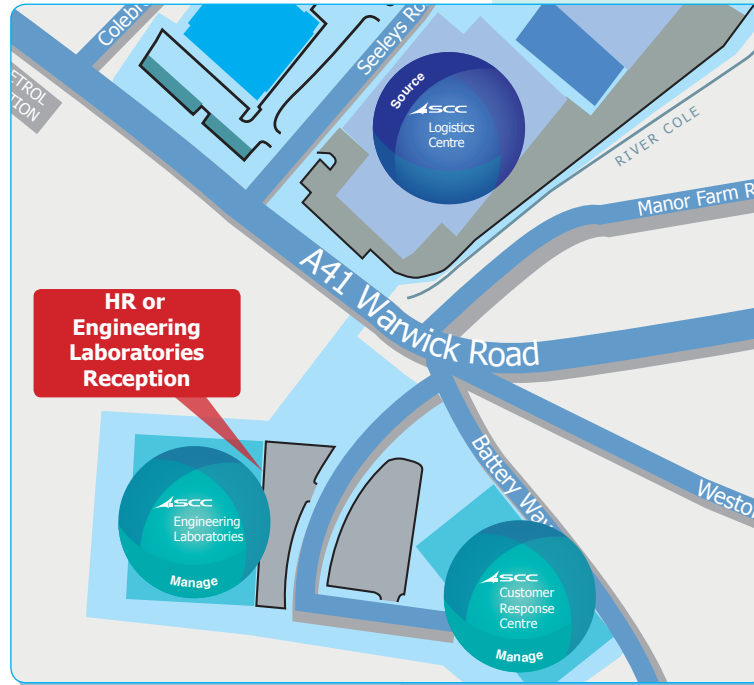

## M6 | Junction 6

5.5 miles away from M6 junction 6

1. Come off on Exit 6 of the M6
2. Keep right at the fork, follow signs for Birmingham/A38(M) and merge onto A5127/Aston Expressway
3. Take the ramp onto A38/Aston Rd
4. At the roundabout, take the 1st exit onto A4540/Dartmouth Circus heading to B'ham/A45/Lichfield/A47. Go through 3 roundabouts
5. At the roundabout, take the 2nd exit onto A45/Small Heath Highway
6. At Small Heath Highway, take the 3rd exit onto B4145/Golden Hillock Rd
7. At Warwick Rd, take the 1st exit onto A41/Warwick Rd. Go through 1 roundabout
8. Turn left at Seeleys Rd

By rail

Birmingham International (7.6 miles away)  
Birmingham New Street Station (3.3 miles away)

By air

Birmingham International Airport (7.6 miles away)

Main Reception  
Warwick Road  
Birmingham  
B11 2LE  
Tel: +44 (0) 121 766 7000

By rail

Birmingham International (7.6 miles away)  
Birmingham New Street Station (3.3 miles away)

By air

Birmingham International Airport (7.6 miles away)

HR & Engineering Laboratories  
Warwick Road  
Birmingham  
B11 2LE  
Tel: +44 (0) 121 766 7000