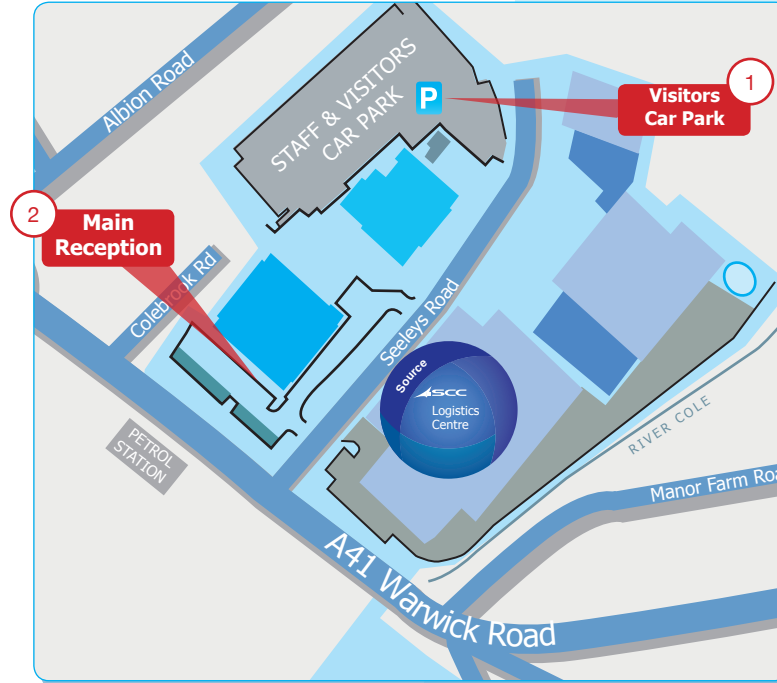

## M6 | Junction 6

5.5 miles away from M6 junction 6

1. Come off on Exit 6 of the M6
2. Keep right at the fork, follow signs for Birmingham/A38(M) and merge onto A5127/Aston Expressway
3. Take the ramp onto A38/Aston Rd
4. At the roundabout, take the 1st exit onto A4540/Dartmouth Circus heading to B'ham/A45/Lichfield/A47. Go through 3 roundabouts
5. At the roundabout, take the 2nd exit onto A45/Small Heath Highway
6. At Small Heath Highway, take the 3rd exit onto B4145/Golden Hillock Rd
7. At Warwick Rd, take the 1st exit onto A41/Warwick Rd. Go through 1 roundabout
8. Turn left at Seeleys Rd

By rail

Birmingham International (7.6 miles away)  
Birmingham New Street Station (3.3 miles away)

By air

Birmingham International Airport (7.6 miles away)

Main Reception  
Warwick Road  
Birmingham  
B11 2LE  
Tel: +44 (0) 121 766 7000

## M42 | Junction 6

7.9 miles away from M42 junction 6

1. Head north toward A45/Coventry Rd
2. Merge onto A45/Coventry Rd. Continue to follow A45. Go through 1 roundabout
3. At Small Heath Highway, take the 1st exit onto B4145/Golden Hillock Rd
4. At Warwick Rd, take the 1st exit onto A41/Warwick Rd. Go through 1 roundabout.
5. Turn left at Seeleys Rd