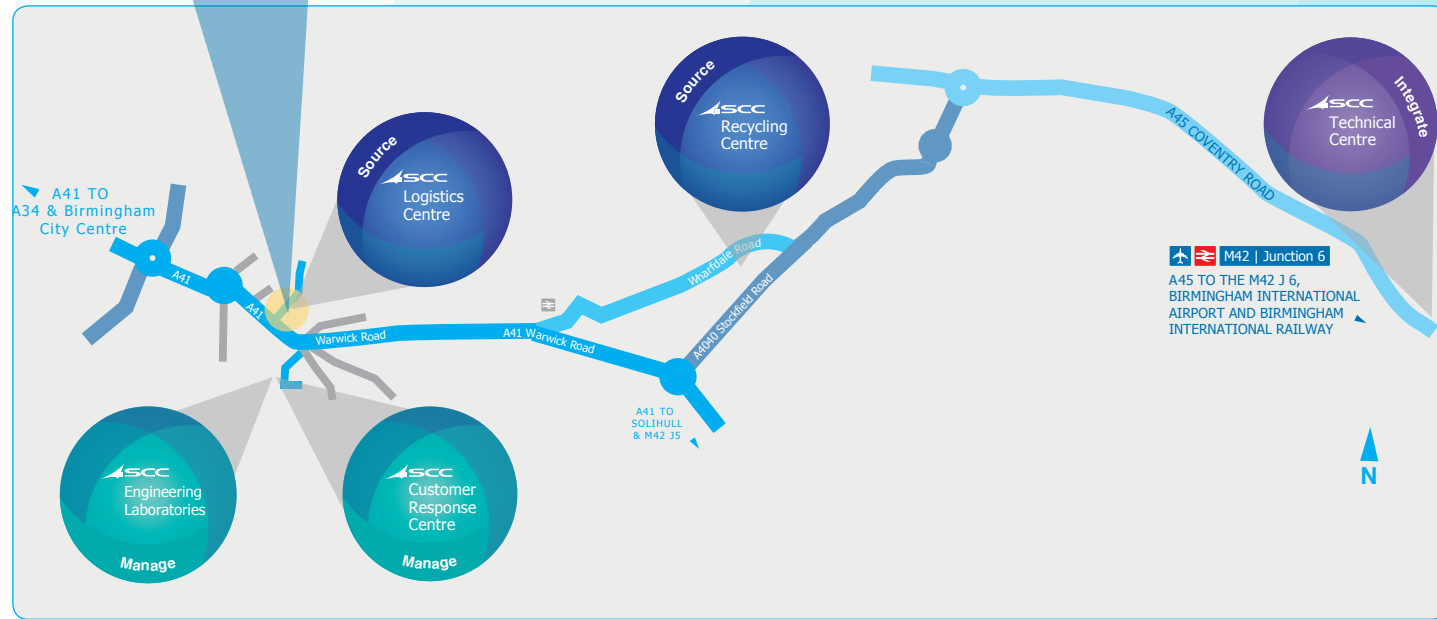

Main Reception
Warwick Road
Birmingham
B11 2LE
Tel: +44 (0) 121 766 7000

1. 1 If you travel by car please park in the visitor car park.
2. 2 Please make your way to the main reception where you will be required to sign in.