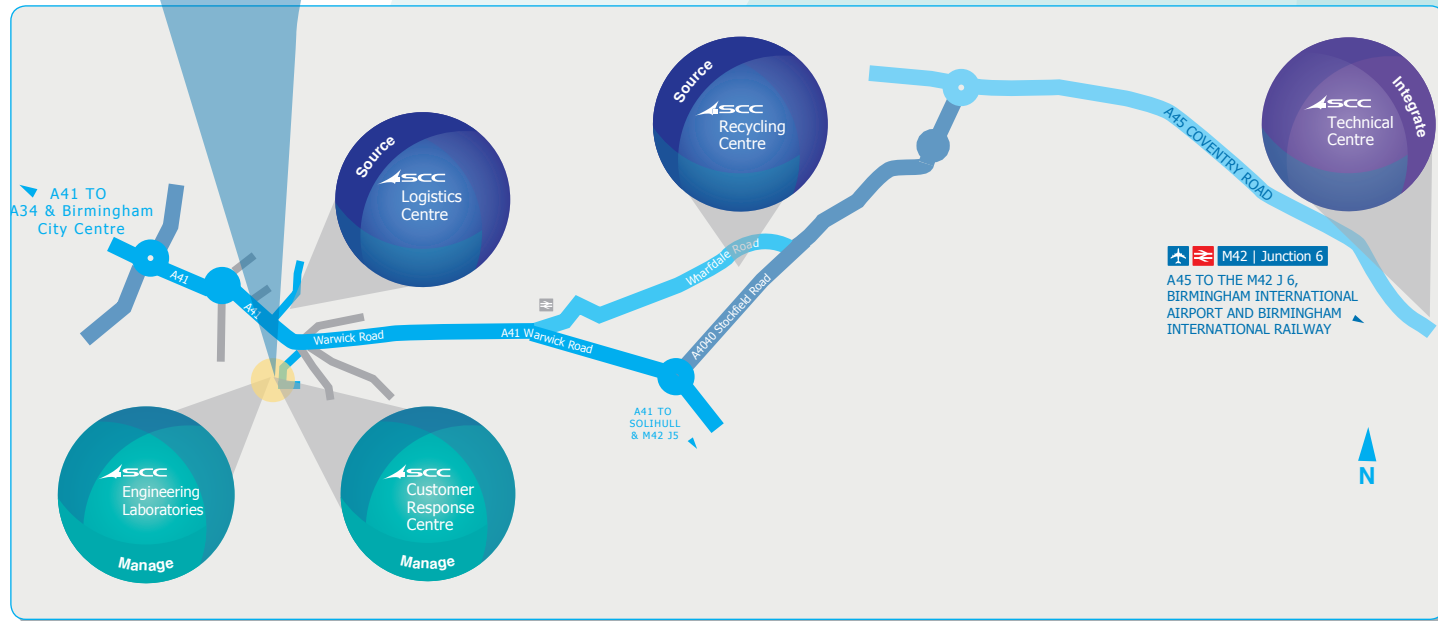

Visiting Employee or Prospective Employee

How to find us

By car

M42 | Junction 6

7.9 miles away from M42 junction 6

1. Head north toward A45/Coventry Rd
2. Merge onto A45/Coventry Rd. Continue to follow A45. Go through 1 roundabout
3. At Small Heath Highway, take the 1st exit onto B4145/Golden Hillock Rd
4. At Warwick Rd, take the 1st exit onto A41/Warwick Rd. Go through 1 roundabout.
5. Turn left at Seeleys Rd

M6 | Junction 6

5.5 miles away from M6 junction 6

1. Come off on Exit 6 of the M6
2. Keep right at the fork, follow signs for Birmingham/A38(M) and merge onto A5127/Aston Expressway
3. Take the ramp onto A38/Aston Rd
4. At the roundabout, take the 1st exit onto A4540/Dartmouth Circus heading to B'ham/A45/Lichfield/A47. Go through 3 roundabouts
5. At the roundabout, take the 2nd exit onto A45/Small Heath Highway
6. At Small Heath Highway, take the 3rd exit onto B4145/Golden Hillock Rd
7. At Warwick Rd, take the 1st exit onto A41/Warwick Rd. Go through 1 roundabout
8. Turn left at Seeleys Rd

By rail

Birmingham International (7.6 miles away)
Birmingham New Street Station (3.3 miles away)

By air

Birmingham International Airport (7.6 miles away)

HR & Engineering Laboratories
Warwick Road
Birmingham
B11 2LE
Tel: +44 (0) 121 766 7000

If you are visiting the HR Department or Engineering Laboratories, please sign in at reception.