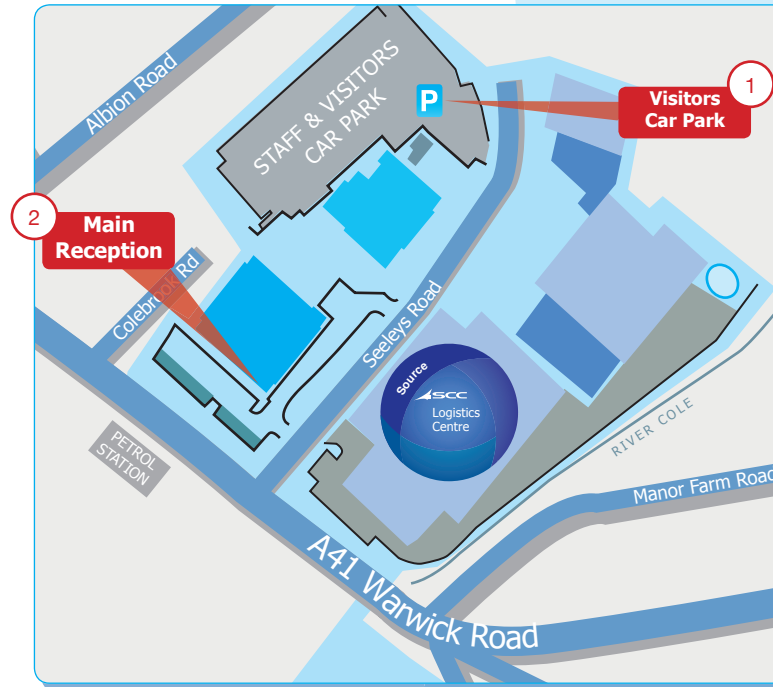

## M42 | Junction 6

7.9 miles away from M42 junction 6

1. Head north toward A45/Coventry Rd. Continue to follow A45. Go through 1 roundabout
2. Merge onto A45/Coventry Rd. Continue to follow A45. Go through 1 roundabout
3. At Small Heath Highway, take the 1st exit onto B4145/Golden Hillock Rd
4. At Warwick Rd, take the 1st exit onto A41/Warwick Rd. Go through 1 roundabout.
5. Turn left at Seeleys Rd

## M6 | Junction 6

5.5 miles away from M6 junction 6

1. Come off on Exit 6 of the M6
2. Keep right at the fork, follow signs for Birmingham/A38(M) and merge onto A5127/Aston Expressway
3. Take the ramp onto A38/Aston Rd
4. At the roundabout, take the 1st exit onto A4540/Dartmouth Circus heading to B'ham/A45/Lichfield/A47. Go through 3 roundabouts
5. At the roundabout, take the 2nd exit onto A45/Small Heath Highway
6. At Small Heath Highway, take the 3rd exit onto B4145/Golden Hillock Rd
7. At Warwick Rd, take the 1st exit onto A41/Warwick Rd. Go through 1 roundabout
8. Turn left at Seeleys Rd

By rail

Birmingham International (7.6 miles away)  
Birmingham New Street Station (3.3 miles away)

By air

Birmingham International Airport (7.6 miles away)

Main Reception  
Warwick Road  
Birmingham  
B11 2LE  
Tel: +44 (0) 121 766 7000

- 1 If you travel by car please park in the visitor car park.
- 2 Please make your way to the main reception where you will be required to sign in.