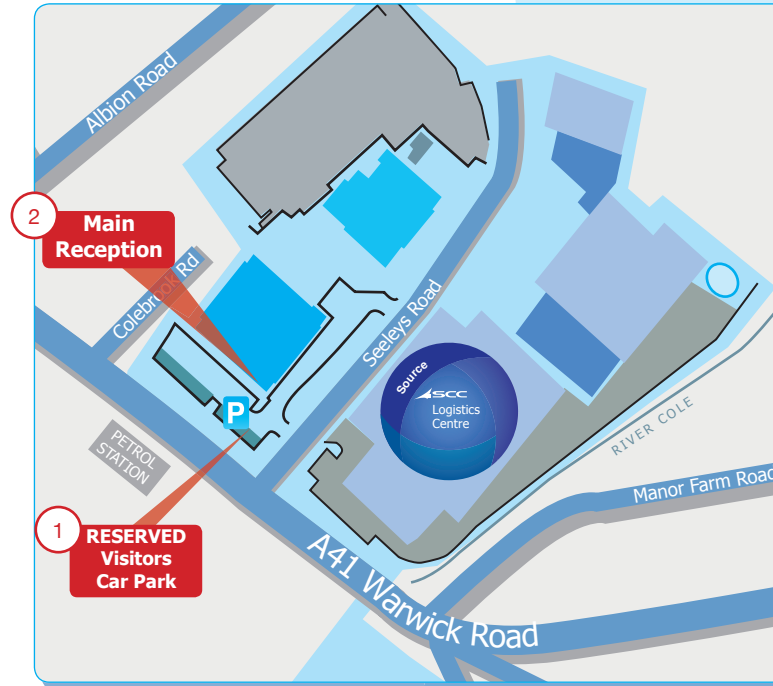

Visiting Customer

How to find us

By car

M42 | Junction 6

7.9 miles away from M42 junction 6

1. Head north toward A45/Coventry Rd. Continue to follow A45. Go through 1 roundabout
3. At Small Heath Highway, take the 1st exit onto B4145/Golden Hillock Rd
4. At Warwick Rd, take the 1st exit onto A41/Warwick Rd. Go through 1 roundabout.
5. Turn left at Seeleys Rd

M6 | Junction 6

5.5 miles away from M6 junction 6

1. Come off on Exit 6 of the M6
2. Keep right at the fork, follow signs for Birmingham/A38(M) and merge onto A5127/Aston Expressway
3. Take the ramp onto A38/Aston Rd
4. At the roundabout, take the 1st exit onto A4540/Dartmouth Circus heading to B'ham/A45/Lichfield/A47. Go through 3 roundabouts
5. At the roundabout, take the 2nd exit onto A45/Small Heath Highway
6. At Small Heath Highway, take the 3rd exit onto B4145/Golden Hillock Rd
7. At Warwick Rd, take the 1st exit onto A41/Warwick Rd. Go through 1 roundabout
8. Turn left at Seeleys Rd

By rail

Birmingham International (7.6 miles away)
Birmingham New Street Station (3.3 miles away)

By air

Birmingham International Airport (7.6 miles away)

Main Reception
Warwick Road
Birmingham
B11 2LE
Tel: +44 (0) 121 766 7000

- 1 If you travel by car please park in the visitor car park.
- 2 Please make your way to the main reception where you will be required to sign in.