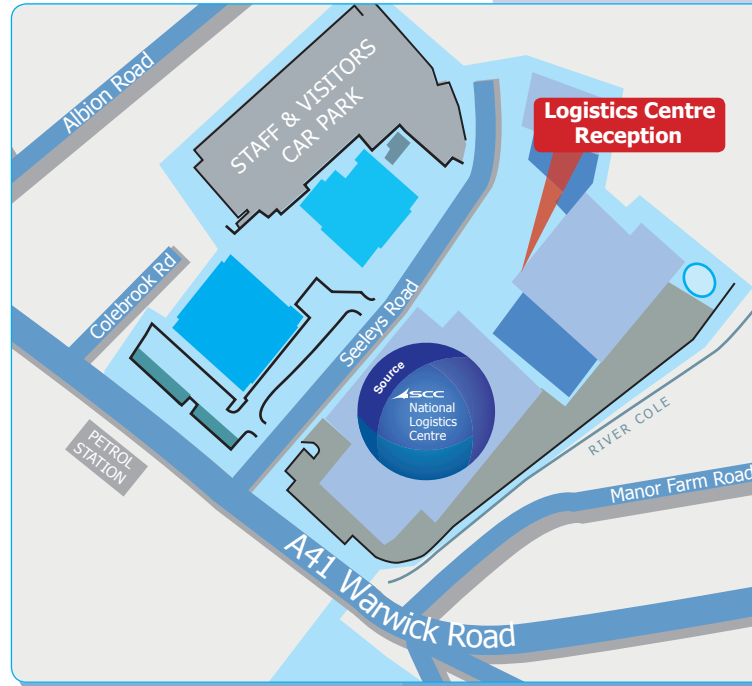

Directions

How to find us

By car

M42 | Junction 6

7.9 miles away from M42 junction 6

1. Head north toward A45/Coventry Rd. Continue to follow A45. Go through 1 roundabout
2. Merge onto A45/Coventry Rd. Continue to follow A45. Go through 1 roundabout
3. At Small Heath Highway, take the 1st exit onto B4145/Golden Hillock Rd
4. At Warwick Rd, take the 1st exit onto A41/Warwick Rd. Go through 1 roundabout.
5. Turn left at Seeleys Rd

M6 | Junction 6

5.5 miles away from M6 junction 6

1. Come off on Exit 6 of the M6
2. Keep right at the fork, follow signs for Birmingham/A38(M) and merge onto A5127/Aston Expressway
3. Take the ramp onto A38/Aston Rd
4. At the roundabout, take the 1st exit onto A4540/Dartmouth Circus heading to B'ham/A45/Lichfield/A47. Go through 3 roundabouts
5. At the roundabout, take the 2nd exit onto A45/Small Heath Highway
6. At Small Heath Highway, take the 3rd exit onto B4145/Golden Hillock Rd
7. At Warwick Rd, take the 1st exit onto A41/Warwick Rd. Go through 1 roundabout
8. Turn left at Seeleys Rd

By rail

Birmingham International (7.6 miles away)
Birmingham New Street Station (3.3 miles away)

By air

Birmingham International Airport (7.6 miles away)

Logistics Centre
Warwick Road
Birmingham
B11 2LE
Tel: +44 (0) 121 766 7000

If you are visiting the Logistics Centre, please sign in at the James House Campus, main reception. To find out where to park and sign in, please download the main reception directions.