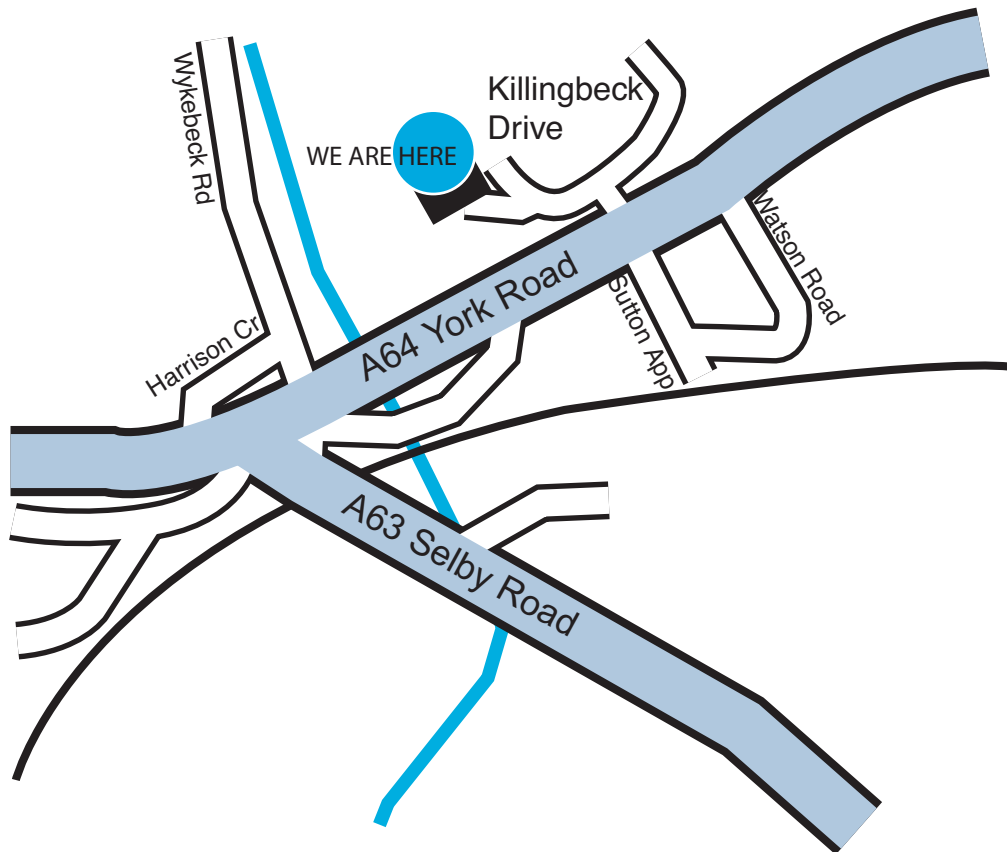

Nearest Transport Links

Railway Station Cross Gates Railway Station
Airport Leeds and Bradford

By Road

From the A 1

North Bound - For Northbound 'follow signs for A63 Leeds then A64 York South Bound - Follow signs for the A64 towards Leeds, Killingbeck Drive is on the A64 and can be identified by the large shopping complex (Asda, B&Q, Comet) on the right (from Northbound) or left (from Southbound). As you turn into the centre, take the left exit at the Y-Junction and SCC is the last turn on the left.

From the M1

Exit at Junction 43 where the M1 splits into M621 Leeds and M1 Leeds North East/Wetherby. Continue on M1 until Junction 46 for A6120 Ring Road to Leeds which, after several roundabouts, becomes A63 to Leeds. Follow this until you reach a roundabout with the Mecca Bingo Hall in front of you, where you take the left exit onto the A64 Leeds City Centre. Follow directions as above for Killingbeck Drive.

From the M62

Take the M621 to Leeds, at Junction 2 follow the A643 towards Leeds and follow signs towards the A64 (York) .