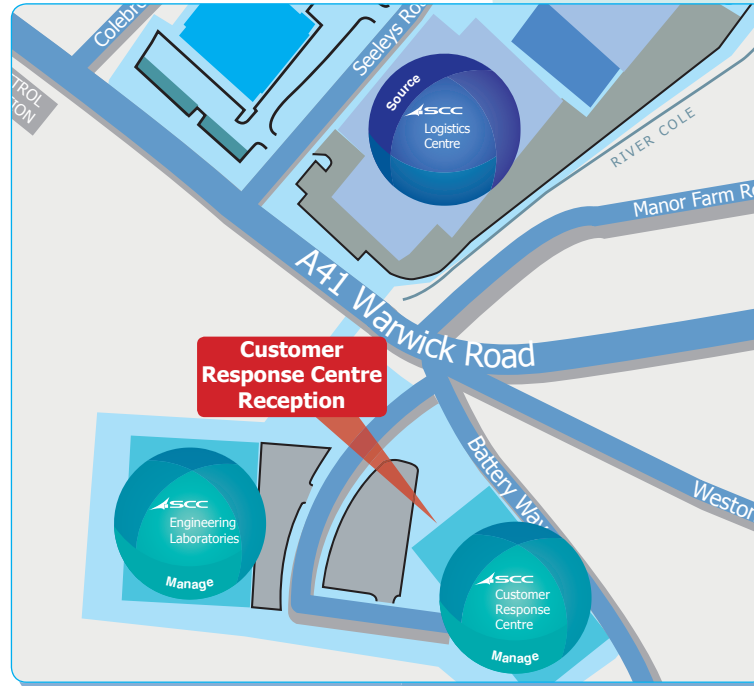

M6 | Junction 6

5.5 miles away from M6 junction 6

1. Come off on Exit 6 of the M6
2. Keep right at the fork, follow signs for Birmingham/A38(M) and merge onto A5127/Aston Expressway
3. Take the ramp onto A38/Aston Rd
4. At the roundabout, take the 1st exit onto A4540/Dartmouth Circus heading to B'ham/A45/Lichfield/A47. Go through 3 roundabouts
5. At the roundabout, take the 2nd exit onto A45/Small Heath Highway
6. At Small Heath Highway, take the 3rd exit onto B4145/ Golden Hillock Rd
7. At Warwick Rd, take the 1st exit onto A41/Warwick Rd. Go through 1 roundabout
8. Turn left at Seeleys Rd

By rail

Birmingham International (7.6 miles away)

Birmingham New Street Station (3.3 miles away)

By air

Birmingham International Airport (7.6 miles away)

Customer Response Centre
Warwick Road
Birmingham
B11 2LE
Tel: +44 (0) 121 766 7000

If you are visiting the Customer Response Centre, please sign in at the James House Campus, main reception. To find out where to park and sign in, please download the main reception directions.