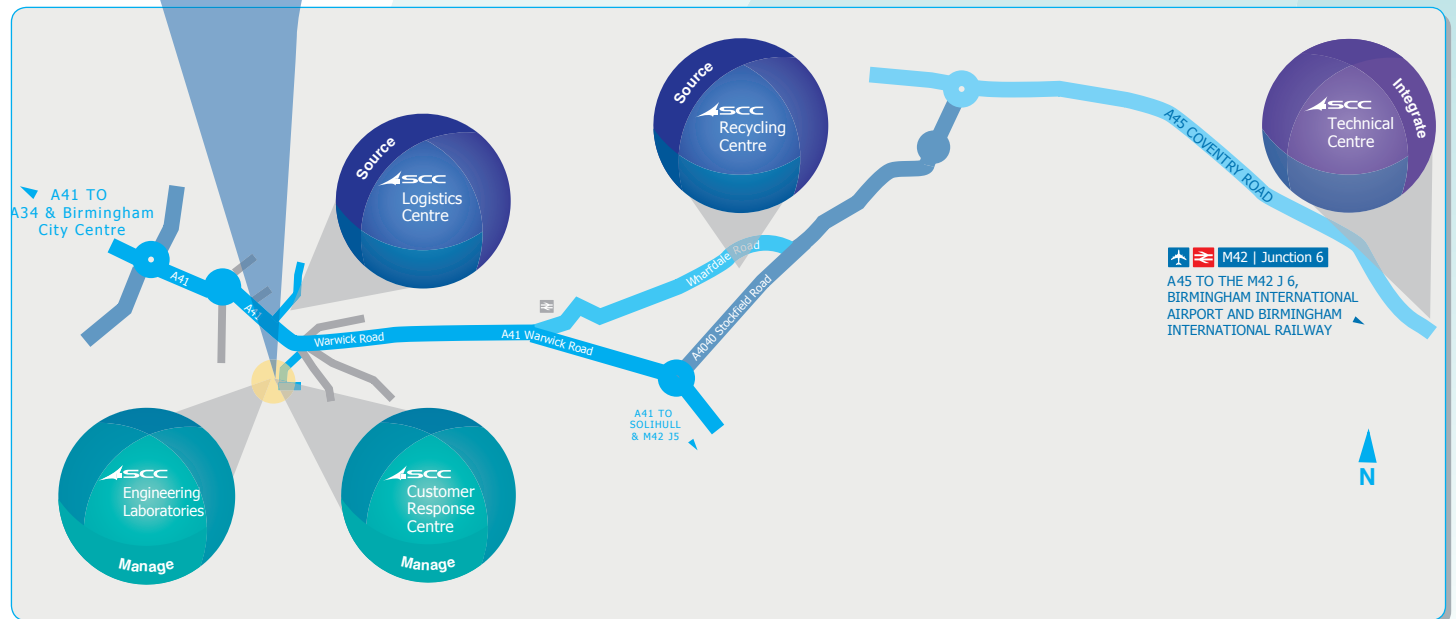

M6 | Junction 6

5.5 miles away from M6 junction 6

1. Come off on Exit 6 of the M6
2. Keep right at the fork, follow signs for Birmingham/A38(M) and merge onto A5127/Aston Expressway
3. Take the ramp onto A38/Aston Rd
4. At the roundabout, take the 1st exit onto A4540/Dartmouth Circus heading to B'ham/A45/Lichfield/A47. Go through 3 roundabouts
5. At the roundabout, take the 2nd exit onto A45/Small Heath Highway
6. At Small Heath Highway, take the 3rd exit onto B4145/ Golden Hillock Rd
7. At Warwick Rd, take the 1st exit onto A41/Warwick Rd. Go through 1 roundabout
8. Turn left at Seeleys Rd

By rail

Birmingham International (7.6 miles away)

Birmingham New Street Station (3.3 miles away)

By air

Birmingham International Airport (7.6 miles away)

Customer Response Centre
Warwick Road
Birmingham
B11 2LE
Tel: +44 (0) 121 766 7000